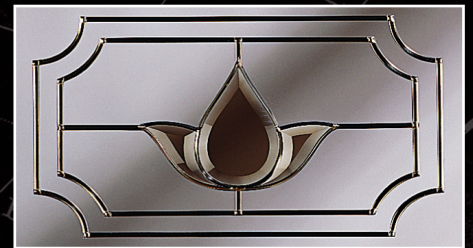

Regal Bevel Fanlight

RBF 42