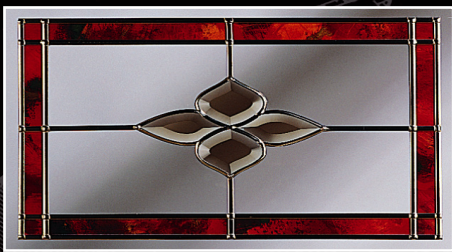

Regal Bevel Fanlight

RBF 43