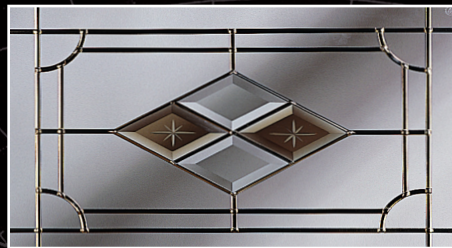

Regal Bevel Fanlight

RBF 41